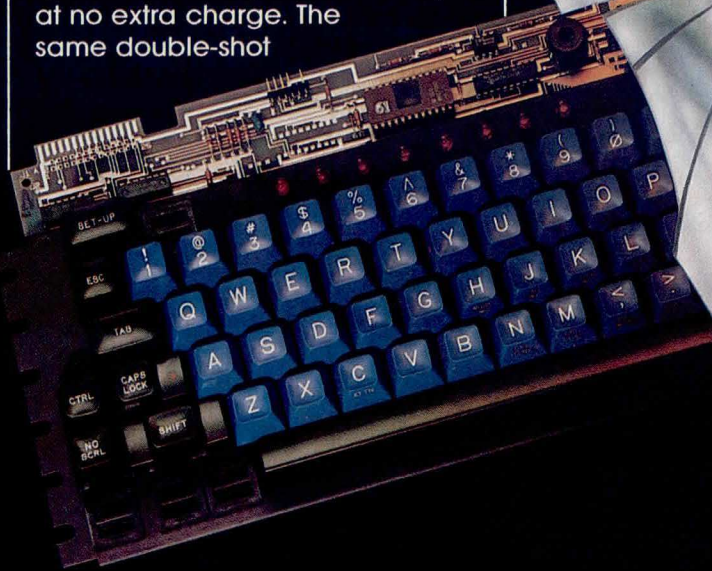

FLOATS LIKE A BUTTERFLY™

Introducing the Butterfly™ switch. The first key Tronic capacitive keyboard with linear feel.

For years our customers have been successfully using tactile feel, however, we've had input from the field that a lot of you like linear feel. Key Tronic now offers both. We want to be your keyboard supplier.

This patented solid-state keyboard uses the same electronics as our proven tactile design. You still get N-key rollover (a must in any medium to high speed data-entry environment) at no extra charge. The same double-shot

molded keytops with over 20,000 legends and over 300 shapes are still available from the leader.

Please call or write for further information. You'll be glad you did.

key tronic

INTERNATIONAL KEYBOARDS

P.O. BOX 14687 — SPOKANE, WASHINGTON 99214 U.S.A. PHONE (509) 928-8000 — TWX 510 773-1885