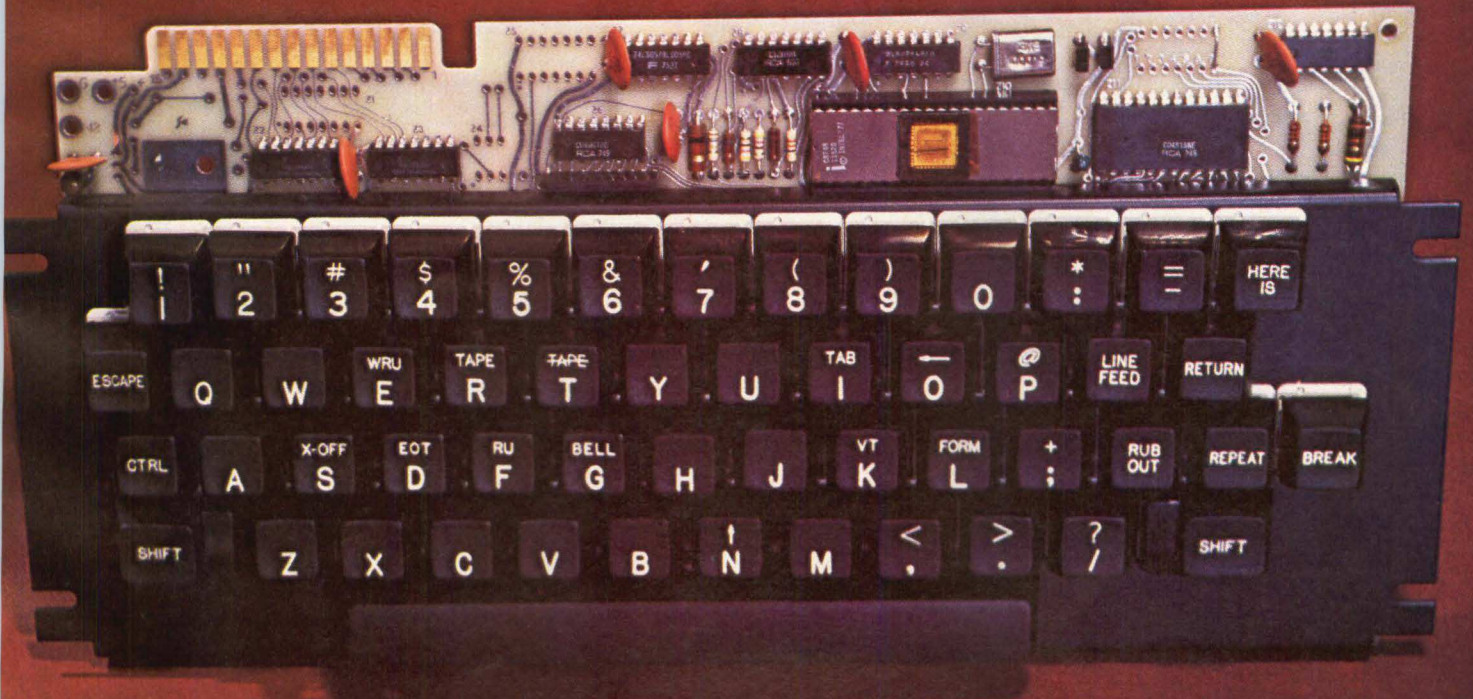

C. P. CLARE & COMPANY
GENERAL INSTRUMENT CORPORATION